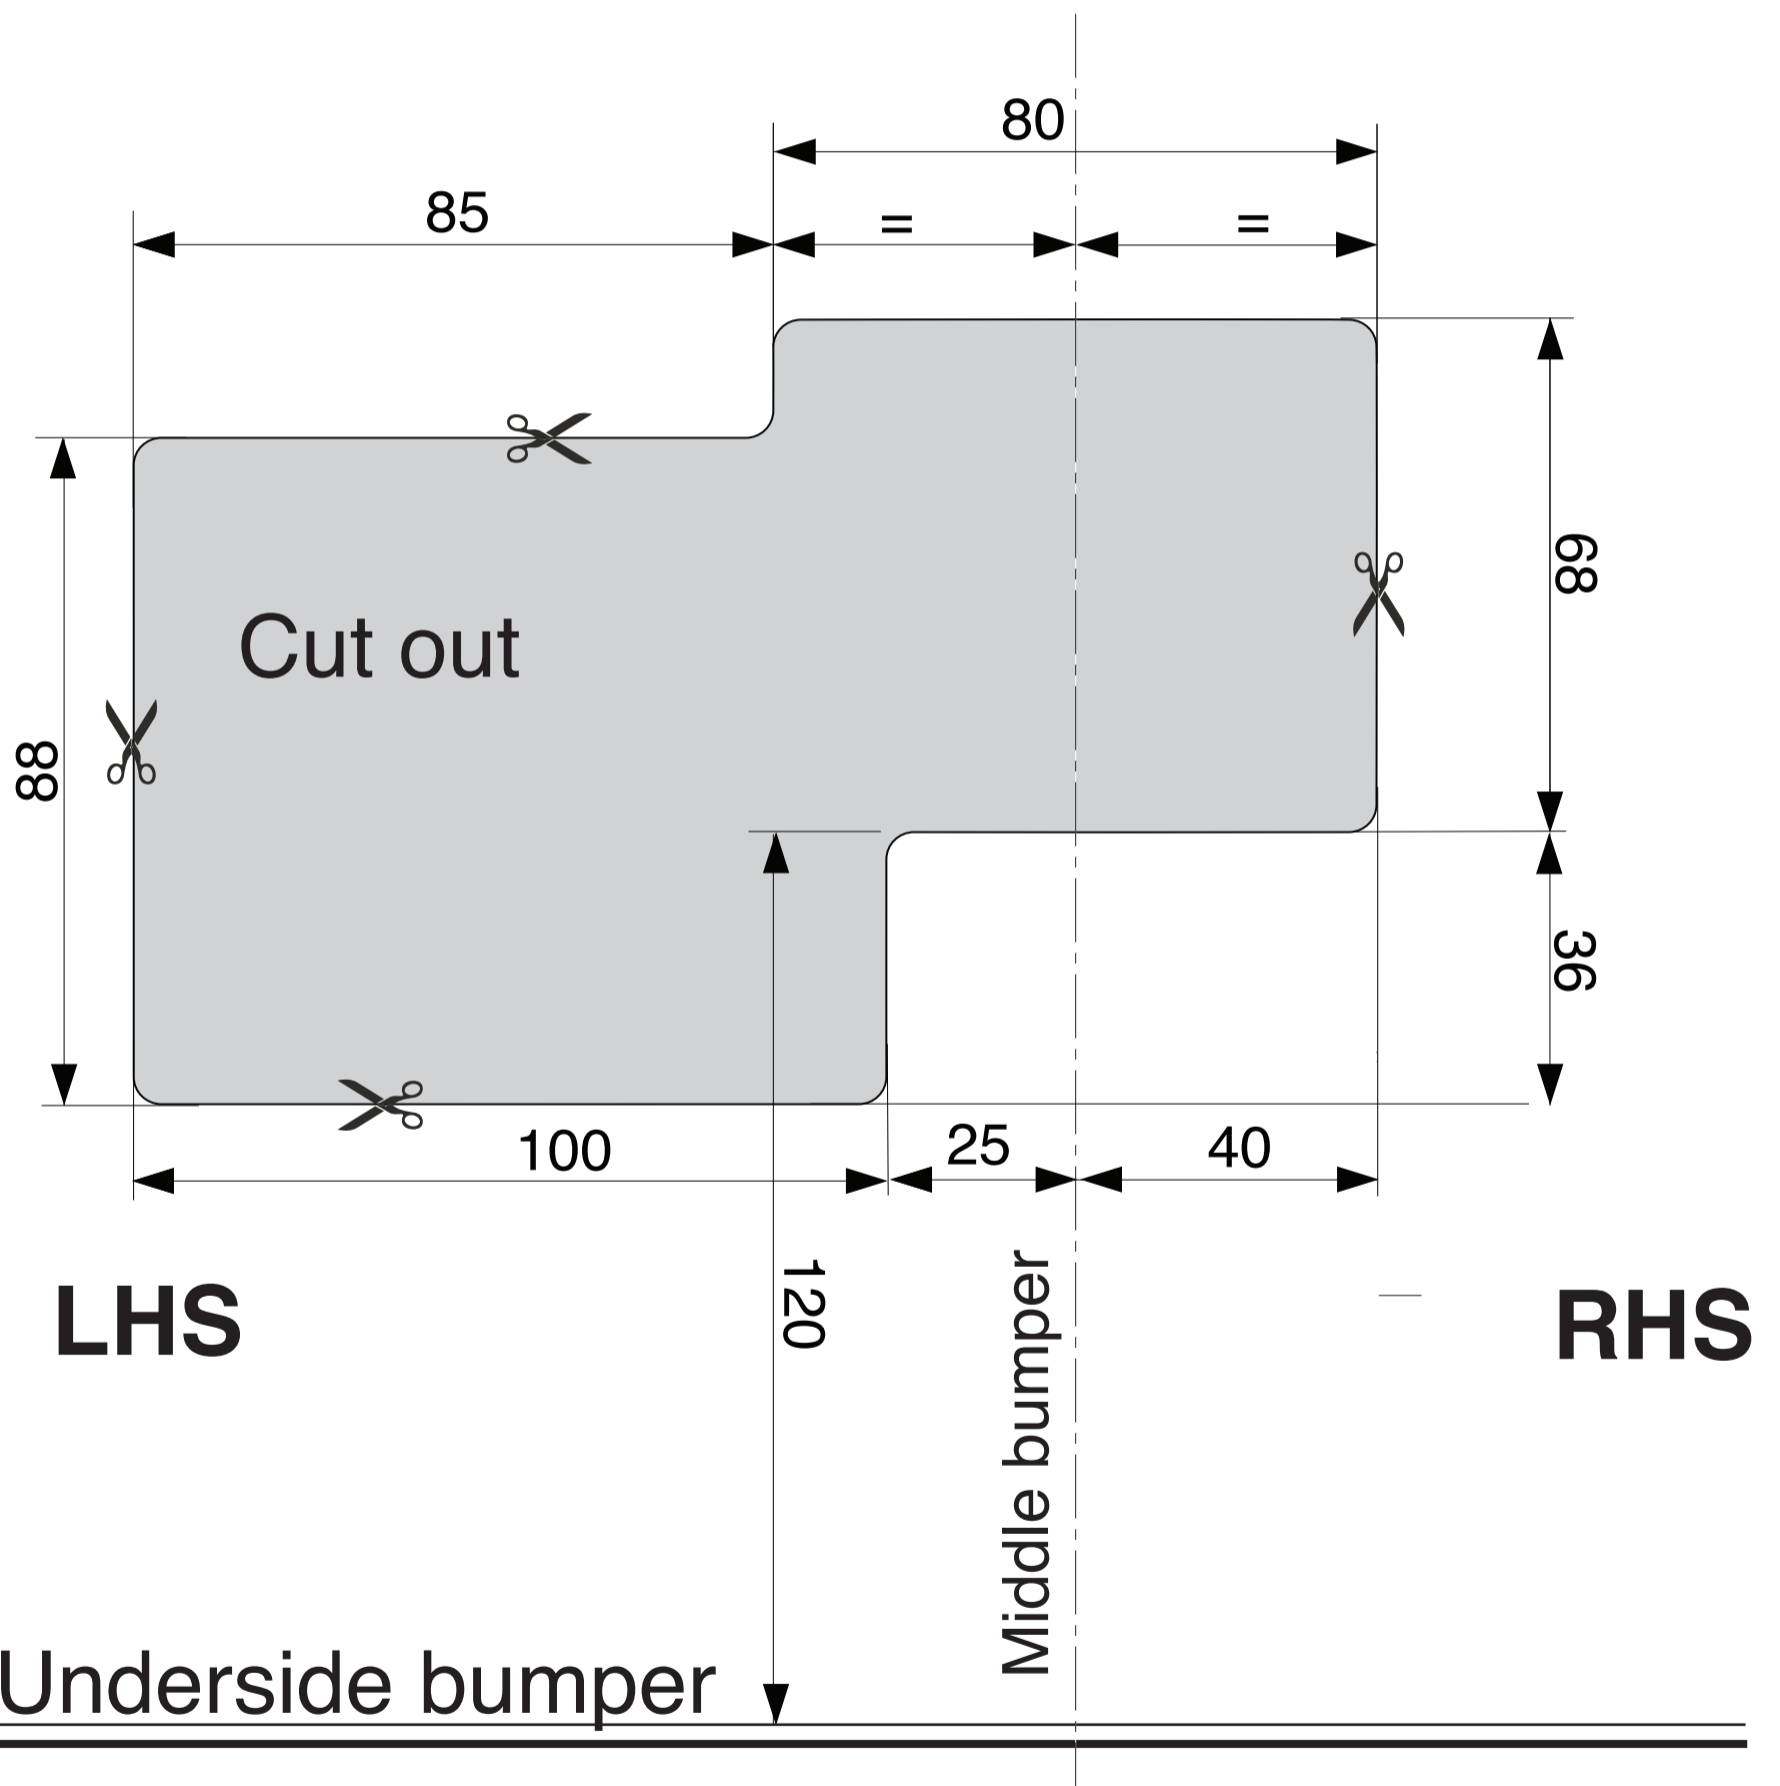

Template 5192 Only for **Altea**  
Place on outside bumper

Template 5192 only for **Altea XL**  
Place on outside bumper.

Bendline